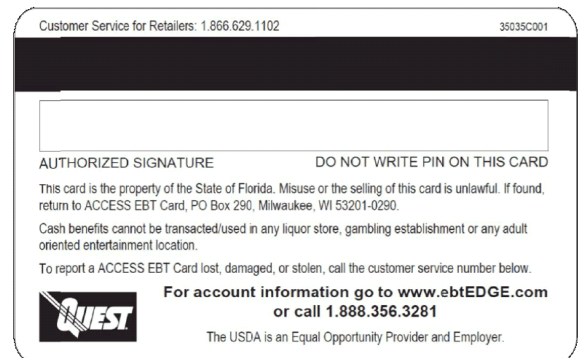

Attention EBT Customers:

On Monday, September 16, 2013, the Department of Children and Families will switch to a new vendor to process EBT transactions.

During this transition:

- Purchases with EBT cards will not be available on Monday, September 16.
- Customers are urged to plan ahead and complete food purchases BEFORE September 16.
- To assist households receiving benefits between September 11-15, benefits will be made available early on September 10.
- Normal EBT purchases will resume the evening of September 16.

Information from the Department of Children and Families is also available via the following social media sites: